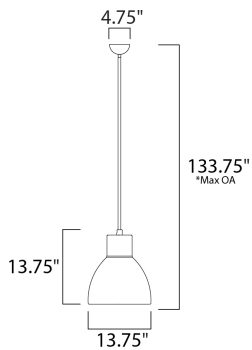

PRODUCT DESCRIPTION

Spun metal shades in various sizes are perfect for budget installations. Available in Black with gold interior and Satin Nickel with white interior, these pendants are very stylish.

*max overall height

MEASUREMENTS

- DIMENSION : 13.75" L x 13.75" W x 13.75" H
- MAX OAH : 133.75" OAH
- CANOPY : 4.75" W x 2.25" H x 4.75" L
- HANGING WEIGHT : 3.61 lb

LAMPING

- INPUT VOLTAGE : 120V
- BULB : 1 x 60W Incandescent E26 Medium , 60W Total
- BULB INCLUDED : (Not Included)
- DIMMABLE : Yes
- LIGHTING_DIRECTION : Down

FINISHES OPTION

-  Black / Gold (BKGLD)
-  Satin Nickel (SN)

MATERIAL

Steel

RATINGS

cETLus
Dry Location

ADDITIONAL

ADJUSTABLE
INSTALL UP/DOWN: Down
SLOPE: 120
OPERATING TEMPERATURE:
-20°C (-4°F), 40°C (104°F)